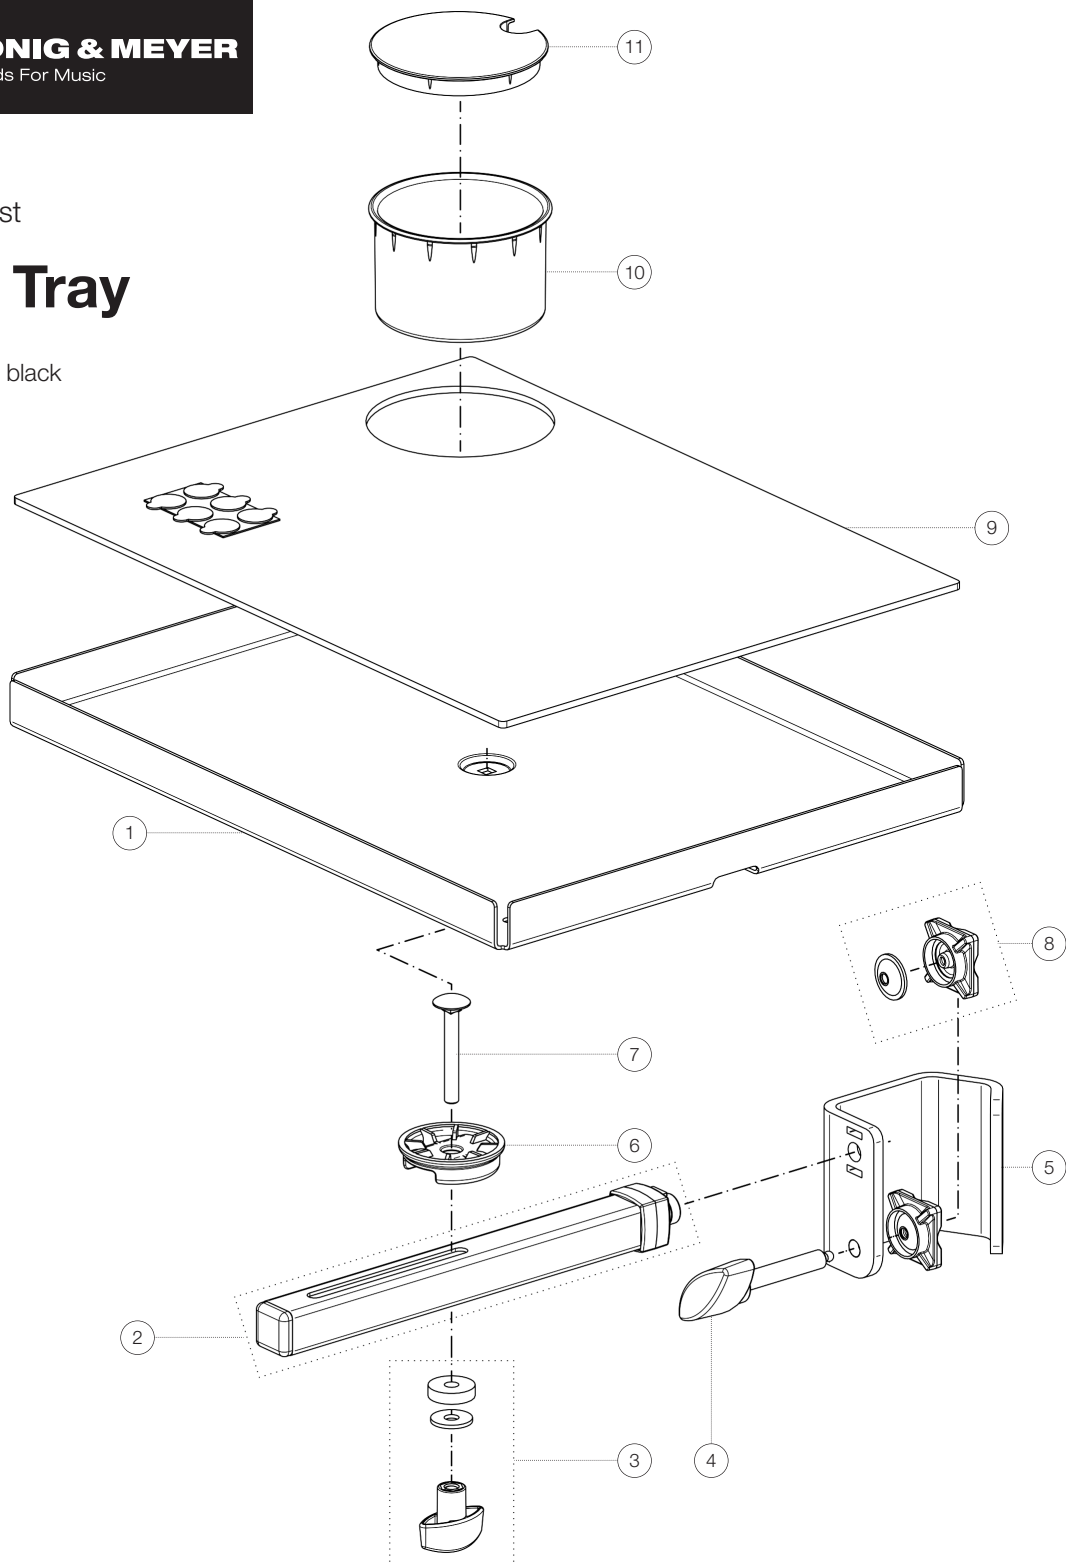

Spare parts list

12227 Tray

12227-000-55 - black

*Rev04

Position	Description	Article No.	Quantity
1	Tray	02-50-046-55	1
2	Retaining tube complete	3-00-000-006	1
3	Locking nut M6 with washers	3-00-000-003	1
4	Clamping screw M8 x 41.5 mm	01-83-835-55	1
5	Clamping prism	02-55-552-55	1
6	Spacer washer	01-87-570-55	1
7	Carriage bolt M6 x 45 mm	03-07-345-29	1
8	Protective cap and pressure plate	3-00-000-001	1
9	Foam insert with double adhesive dots	3-00-000-004	1
10	Can holder	01-87-415-55	1
11	Lid	01-88-394-55	1